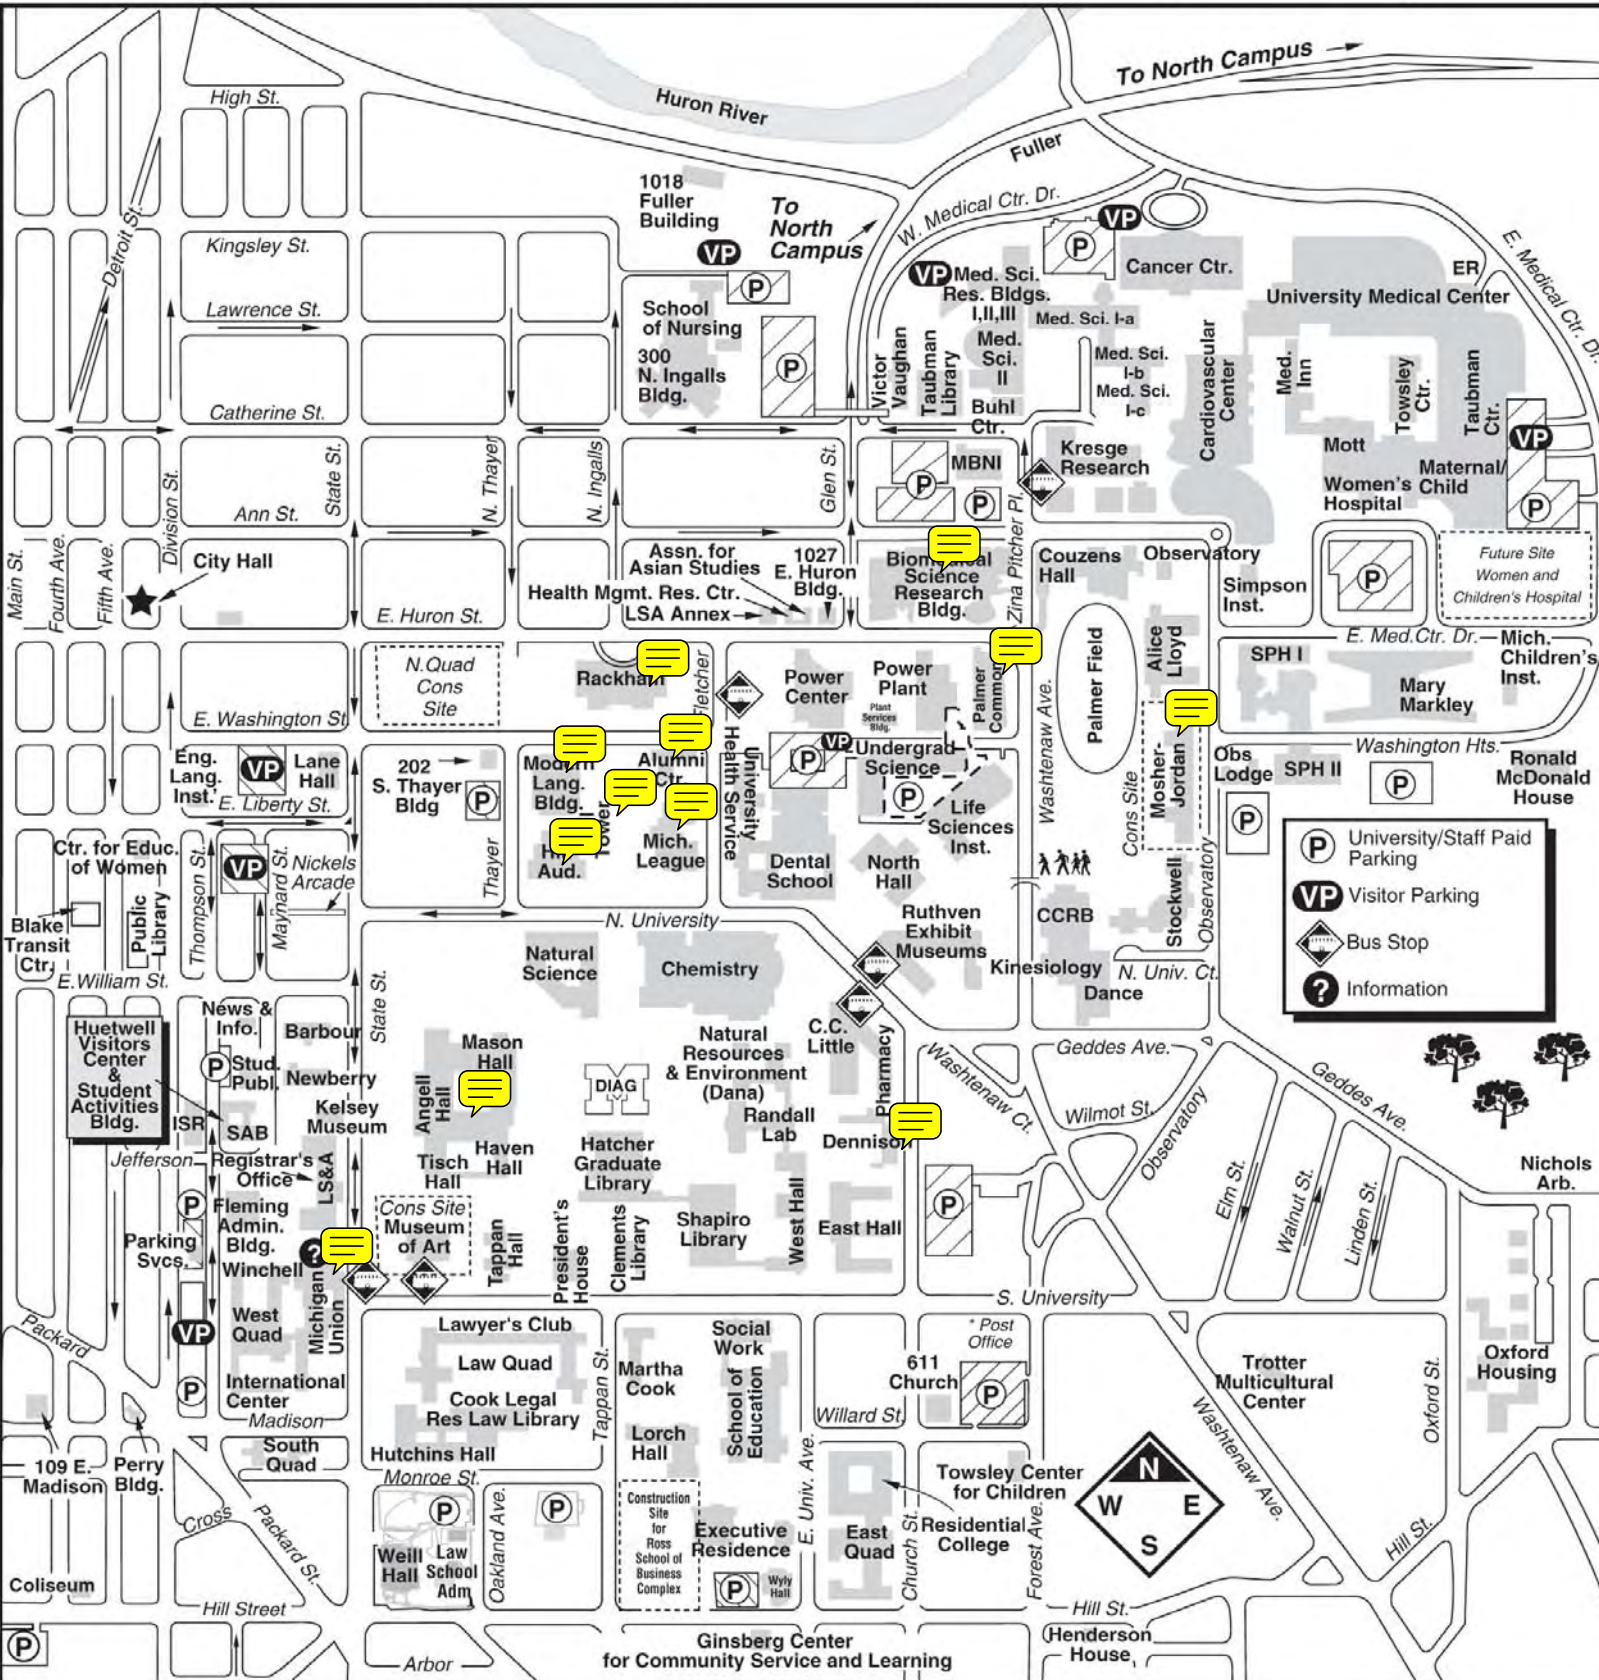

University of Michigan Central Campus

A B C D E F

To Wolverine Tower and I-94

? Campus Information Center, (First floor, Michigan Union, 764-INFO)

© 2008 University of Michigan, MM&D
For use information call 734-764-9270.