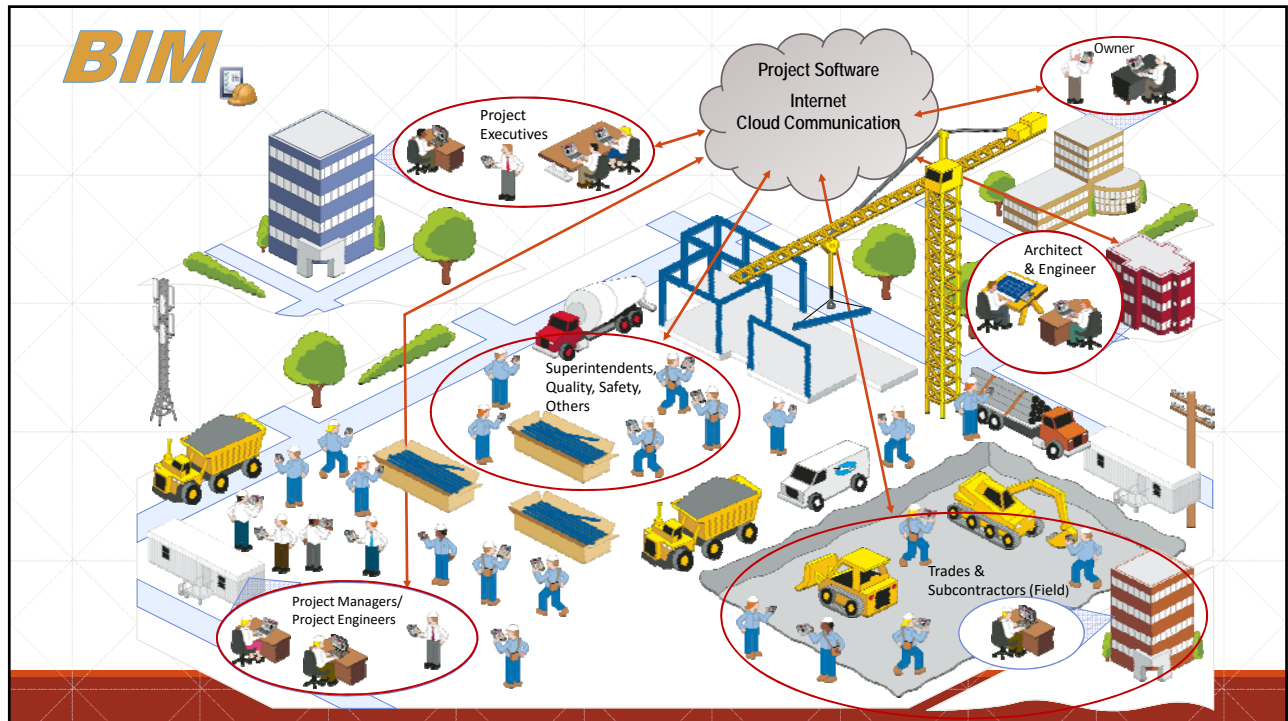

Directors' Round Table

NTI 2017

Interim Credentials

Test Generator

BIM

Virtual Curriculum Workgroups

Bill Ball

Interim Credentials

New approach to recruitment

Online Test Generator

The screenshot shows the 'Test Assessments JATC' administrative interface. At the top, it reads 'INSIDE BLENDED LEARNING ADMINISTRATIVE ACCESS'. A left-hand navigation menu includes links for Home, My Courses, Course Catalog, Reports, Instructor's Portal, and Assessments. The 'Assessments' link is highlighted with a red box and a pencil icon, and a callout bubble points to it with the text 'Assessments'. Other menu items include Administration and My profile settings. The main content area shows a 'Welcome' message and a list of items.